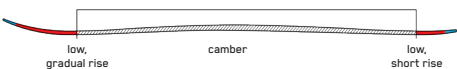

ROCKER PROFILE | ALL-TERRAIN ROCKER

SIZES (CM):	166, 172, 178, 184
DIMENSIONS (MM):	131 - 96 - 119
ROCKER:	All-Terrain Rocker
RADIUS (M):	16.7 @ 178
CORE:	Aspen Micro Block

MINDBENDER 90C

軽量スキーヤーや、メタルラミネート・スキーの安定性や剛性を必要としないスキーヤーに最適なマインドベンダー90Cは、アスペン・マイクロブロック・コアとオールテレイン・ロッカー形状により、山のあらゆる場所で楽しく生き生きとしたライディングを実現する。

フラット：¥93,500 (税込)

SQUIRE 10 D QUICKCLICK BIN セット：
¥108,900 (税込)