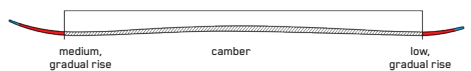

¥74,800 (税込)

KEY FEATURES

アイビーム、ハイブリテック

CONSTRUCTION

ROCKER PROFILE | CATCH FREE ROCKER

SIZES (CM):	149, 156, 163, 170, 177
DIMENSIONS (MM):	126 - 76 - 110
ROCKER:	Catch Free Rocker
RADIUS (M):	14.4 @ 170
CORE:	Composite
BINDING:	Marker M2 10 Quikclik, Marker M2 10