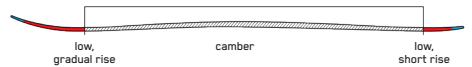

ROCKER PROFILE | ALL-TERRAIN ROCKER

SIZES (CM):	155, 162, 169, 176
DIMENSIONS (MM):	138 - 106 - 127
ROCKER:	All-Terrain Rocker
RADIUS (M):	15.7 @ 169
CORE:	Aspen Micro Block