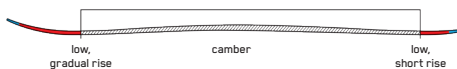

GRIFFON 13 D QUICKCLICK BIN セット：
¥130,900 (税込)

KEY FEATURES

Ti Yビーム、バイオ樹脂

CONSTRUCTION

TIP CONSTRUCTION TAIL

ROCKER PROFILE | ALL-TERRAIN ROCKER

SIZES (CM):	164, 170, 176, 182, 188
DIMENSIONS (MM):	130 - 89 - 114
ROCKER:	All-Terrain Rocker
RADIUS (M):	15.4 @ 176
CORE:	Aspen Micro Block