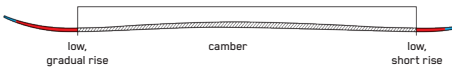

KEY FEATURES

バイオ樹脂

CONSTRUCTION

TIP TAIL

ROCKER PROFILE | ALL-TERRAIN ROCKER

SIZES (CM):	149, 156, 163, 170
DIMENSIONS (MM):	128 - 85 - 116
ROCKER:	All-Terrain Rocker
RADIUS (M):	10.7 @ 156
CORE:	Aspen Micro Block