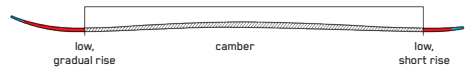

¥114,400 (税込)

KEY FEATURES

チタンYビーム、バイオ樹脂

CONSTRUCTION

ROCKER PROFILE | ALL-TERRAIN ROCKER

SIZES (CM):	166, 172, 178, 184, 190
DIMENSIONS (MM):	134 - 99 - 120
ROCKER:	All-Terrain Rocker
RADIUS (M):	18.1 @ 178
CORE:	Aspen Micro Block