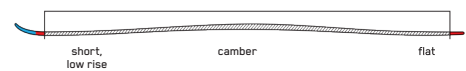

ROCKER PROFILE | SPEED ROCKER

SIZES (CM):	142, 149, 156, 163
DIMENSIONS (MM):	126 - 76 - 110
ROCKER:	Speed Rocker
RADIUS (M):	11.8 @ 156
CORE:	Aspen Light
BINDING:	Marker ER3 10 Compact Quickklik