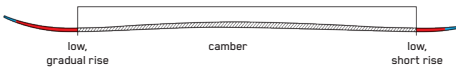

KEY FEATURES

Ti Yビーム、バイオ樹脂

CONSTRUCTION

TIP TAIL

ROCKER PROFILE | ALL-TERRAIN ROCKER

SIZES (CM):	146, 152, 158, 164, 170, 176
DIMENSIONS (MM):	130 - 89 - 114
ROCKER:	All-Terrain Rocker
RADIUS (M):	13.1 @ 164
CORE:	Aspen Micro Block