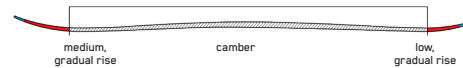

¥70,400 (税込)

KEY FEATURES

アイビーム、デュラキャップ

CONSTRUCTION

ROCKER PROFILE | CATCH FREE ROCKER

SIZES (CM):	142, 149, 156, 163
DIMENSIONS (MM):	125 - 75 - 109
ROCKER:	Catch Free Rocker
RADIUS (M):	11.8 @ 156
CORE:	Composite
BINDING:	Marker ERP 10 & ERP 10 Quikclik