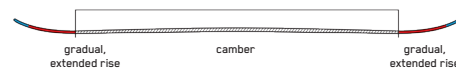

SIZES (CM):	139, 149, 159, 169
DIMENSIONS (MM):	111 - 86 - 106
ROCKER:	All-Terrain Twin Rocker
RADIUS (M):	14 @ 149
CORE:	Aspen

DISRUPTION SKI TECH

CARVING TECHNOLOGY

CARBON I-BEAM CONSTRUCTION

カーボン アイ ビーム構造