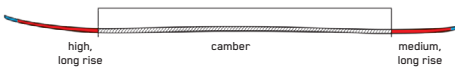

¥128,700 (税込)

KEY FEATURES

スペクトルブレイド、バイオ樹脂、一方向性亜麻

CONSTRUCTION

ROCKER PROFILE | POWDER ROCKER

SIZES (CM):	163, 170, 177
DIMENSIONS (MM):	143 - 116 - 132
ROCKER:	All-Terrain Rocker
RADIUS (M):	18 @ 170
CORE:	Aspen Micro Block