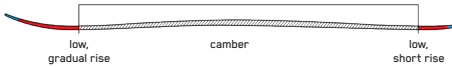

¥71,500 (税込)

KEY FEATURES

フルウッドコア、ハイブリテック

CONSTRUCTION

TIP TAIL

ROCKER PROFILE | ALL-TERRAIN ROCKER

SIZES (CM):	119, 129, 139, 149
DIMENSIONS (MM):	110 - 84 - 98
ROCKER:	All-Terrain Rocker
RADIUS (M):	12 @ 139
CORE:	Aspen