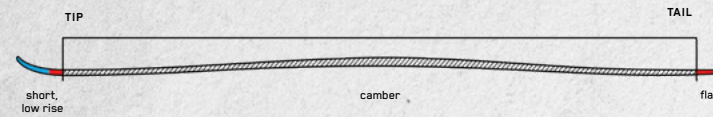

Ski Technology: Rocker Profiles

パウダーでの滑走性能を考えた時、K2 はいち早く、オールマウンテンモデルとピステモデルにロッカーを採用した。他のブランドもそれを追うように、ロッカーを使い始めた。今日、K2 の全てのスキーには、程度の差はあるがロッカーとキャンバーが使われている。パフォーマンス性能と楽しさを最大限に引き出すために、それぞれのモデルに適したロッカーの高さや長さを採用している。

スピードロッカー
ノーズのロッカーは低く短めに設定され、スキーのほぼ全体がキャンバー形状である。硬いバーンでの素早いターンの入り、正確な操作性、最大の安定性が特長である。