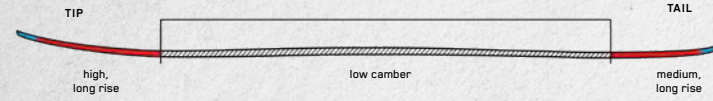

パウダーロッカー
パウダーでの浮力を最大限に引き出すため、ノーズのロッカーは高く長く、テールのロッカーは長く緩めに設定されている。